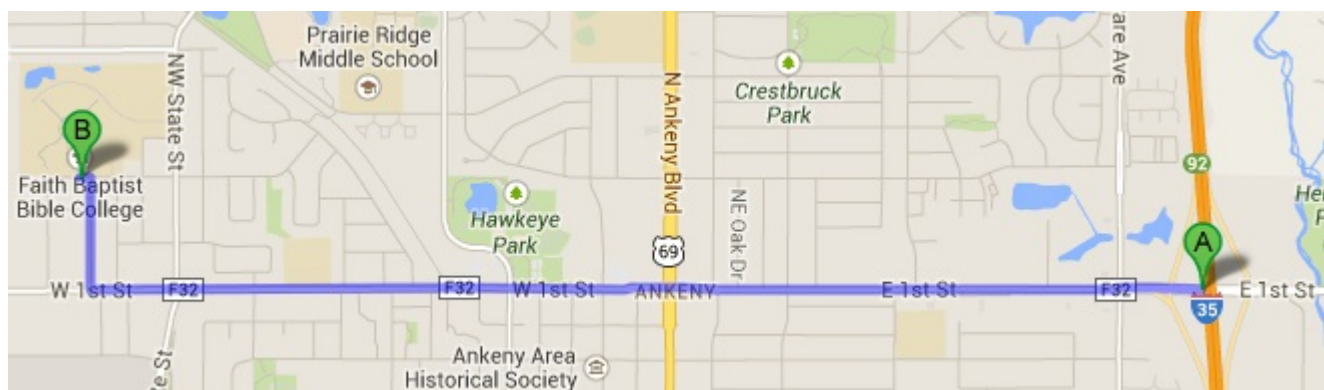

Map to Senate Family Forum

The U.S. Senate Family Forum will be held in the Nettleton Center at Faith Baptist Bible College,

1900 NW Fourth St.
Ankeny, Iowa 50023

Faith is located in Ankeny, Iowa, just north of Des Moines, Iowa's capital. Take Exit 92 off Interstate 35, head west on First Street through town, and go north on State Street to Fourth Street. Head west on Fourth Street, and the college will be on the right. In case you want to use your GPS, our full address is 1900 NW Fourth Street, Ankeny, Iowa, 50023 or you can find it using the "Points of Interest" feature in your GPS. The Forum will be located in the Nettleton Center, building #5 (building E in the bottom diagram).

[Return to event page](#)