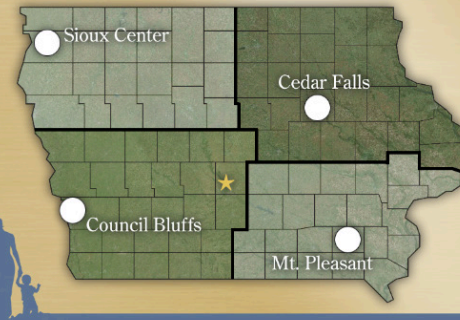

Iowa Wesleyan College, Mt. Pleasant, Iowa

SPONSORED BY:

THE FAMILY LEADER
Strengthening families...

NATIONAL ORGANIZATION FOR MARRIAGE

Four regional events in Iowa:

April 9 ~ Mt. Pleasant

May 18 ~ Cedar Falls

June 15 ~ Council Bluffs

September 1 ~ Sioux Center

The Family Leadership Regional Summits are multi-speaker, policy & issues forums. The events will feature state and national leaders and are designed to educate Iowans about the issues that impact their families.

CONFIRMED SPEAKERS (as of 3/26/15)

Gov. Mike Huckabee

Gov. Bobby Jindal

Gov. Rick Perry

Sen. Rick Santorum

Tickets: COMPLIMENTARY

For the latest information and to obtain your ticket:

TheFamilyLeader.com

*Start time may change depending upon number of additional speakers.

The FAMILY LEADERSHIP REGIONAL SUMMITS

SOUTHEAST

LEADING WITH PRINCIPLE OVER POLITICS

Bringing conservatives together to hear prominent national & state speakers who lead with principle over politics