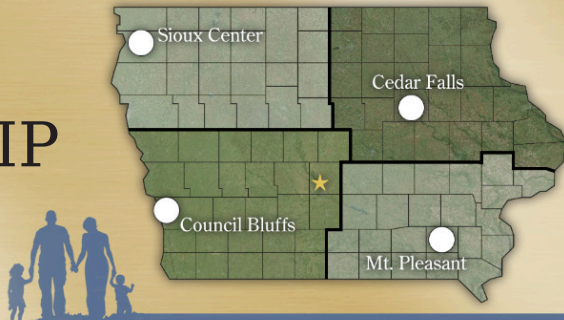

The FAMILY LEADERSHIP REGIONAL SUMMITS

SOUTHEAST

LEADING WITH PRINCIPLE OVER POLITICS

Bringing conservatives together to hear prominent national & state speakers who lead with principle over politics

April 9 • 6:30pm* - 8:45pm

Iowa Wesleyan College, Mt. Pleasant, Iowa

SPONSORED BY:

THE FAMILY LEADER
Strengthening families...

NATIONAL ORGANIZATION FOR MARRIAGE

Four regional events in Iowa:

April 9 ~ Mt. Pleasant

May 18 ~ Cedar Falls

June 15 ~ Council Bluffs

September 1 ~ Sioux Center

The Family Leadership Regional Summits are multi-speaker, policy & issues forums. The events will feature state and national leaders and are designed to educate Iowans about the issues that impact their families.

*Start time may change depending upon number of additional speakers.

The FAMILY LEADERSHIP REGIONAL SUMMITS

SOUTHEAST

LEADING WITH PRINCIPLE OVER POLITICS

Bringing conservatives together to hear prominent national & state speakers who lead with principle over politics