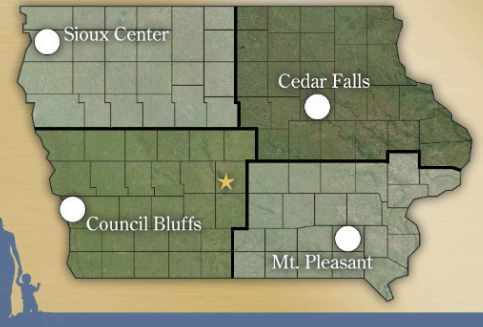

June 15 ~ Council Bluffs

September 1 ~ Sioux Center

The Family Leadership Regional Summits are multi-speaker, policy & issues forums. The events will feature state and national leaders and are designed to educate Iowans about the issues that impact their families.

CONFIRMED SPEAKERS (as of 4/27/15)

Gov. Mike Huckabee

Sen. Rick Santorum

Bob Vander Plaats

Tickets: COMPLIMENTARY

For the latest information and to obtain your ticket:

TheFamilyLeader.com

*Start time may change depending upon number of additional speakers.

The FAMILY LEADERSHIP REGIONAL SUMMITS

NORTHEAST

LEADING WITH PRINCIPLE OVER POLITICS

Bringing conservatives together to hear prominent national & state speakers who lead with principle over politics

May 18 • 6:30pm* - 8:45pm